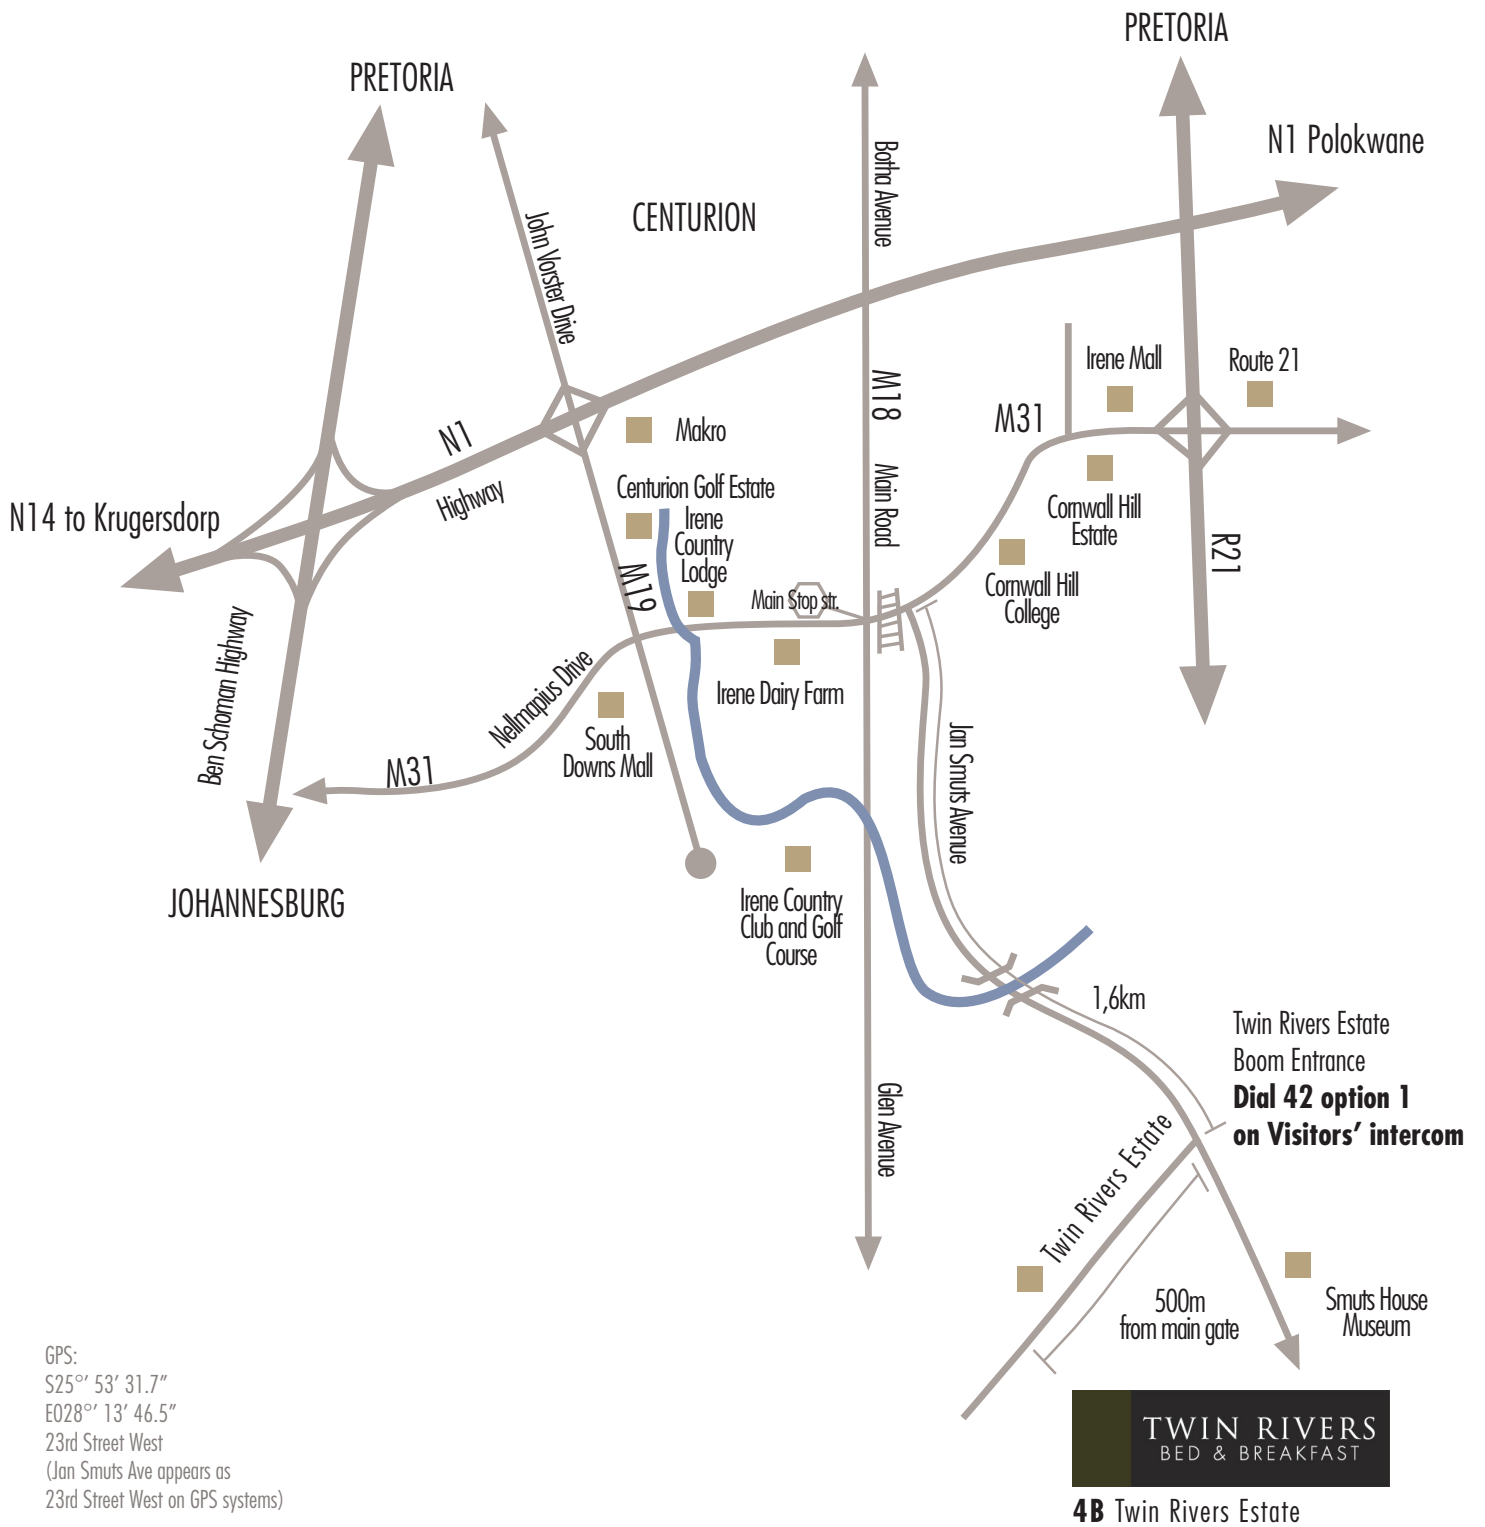

TWIN RIVERS BED & BREAKFAST

4B Twin Rivers, Jan Smuts Avenue, Irene, Centurion, Gauteng, South Africa
 PO Box 61346 Pierre van Ryneveld 0045
 Cell. +27 (0)82 447 9859 | Fax. +27 (0)86 671 7220
www.twinriversbedandbreakfast.co.za | bookings@twinriversbedandbreakfast.co.za

IF TRAVELLING FROM OR TAMBO AIRPORT:

Take R21 to Pretoria
Take Nellmapius Drive Exit
Turn left into Nellmapius Drive at top of off-ramp
Continue along Nellmapius passed Cornwall Hill Estate on the left
Just before railway bridge, turn left into Jan Smuts Ave
Proceed 1.6km along Jan Smuts Ave-Twin Rivers Estate on right hand side
Enter security gate and dial 42 then option 1 at visitors' intercom
Proceed 500m to no. 4B which is on your left.

IF TRAVELLING FROM JHB. OR LANSERIA AIRPORT:

Take N1 Polokwane
Take Botha Ave exit (M18)
Turn right into Botha Ave at bottom of off-ramp
Continue to 4-way stop at Irene Village Shopping Centre
Turn left into Nellmapius Drive
Proceed under railway bridge and immediately turn right into Jan Smuts Ave
Proceed 1.6km along Jan Smuts Ave-Twin Rivers Estate on right hand side
Enter security gate and dial 42 then option 1 at visitors' intercom
Proceed 500m to no. 4B which is on your left.

(Jan Smuts Ave appears as 23rd Street West on most GPS's)

For further details, see map on web page www.twinriversbedandbreakfast.co.za